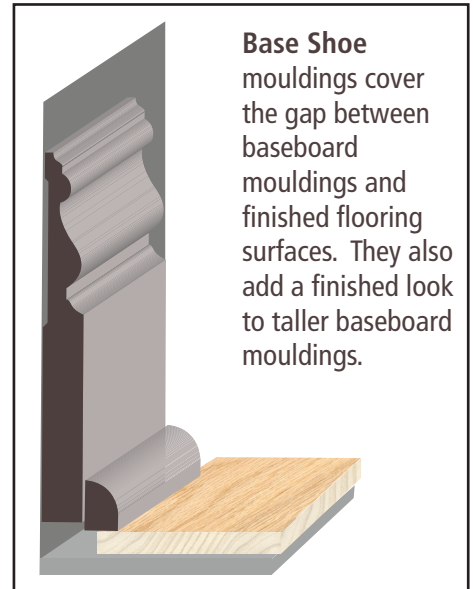

Base Shoe mouldings cover the gap between baseboard mouldings and finished flooring surfaces. They also add a finished look to taller baseboard mouldings.